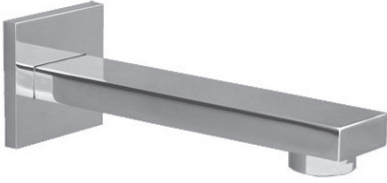

# G-8575

Sade Collection  
8" Contemporary Tub Spout

**GRAFF**<sup>®</sup>  
CUTTING EDGE DESIGN

## Product Features

- Includes spout ring
- 1/2" NPT male thread inlet

## Available Finishes

- Polished Chrome  
G-8575-PC
- Polished Nickel  
G-8575-PN
- Steelnox<sup>®</sup> (Satin Nickel)  
G-8575-SN
- Olive Bronze<sup>™</sup>  
G-8575-OB
- Architectural Black with  
Chrome Accents  
G-8575-PC/BK